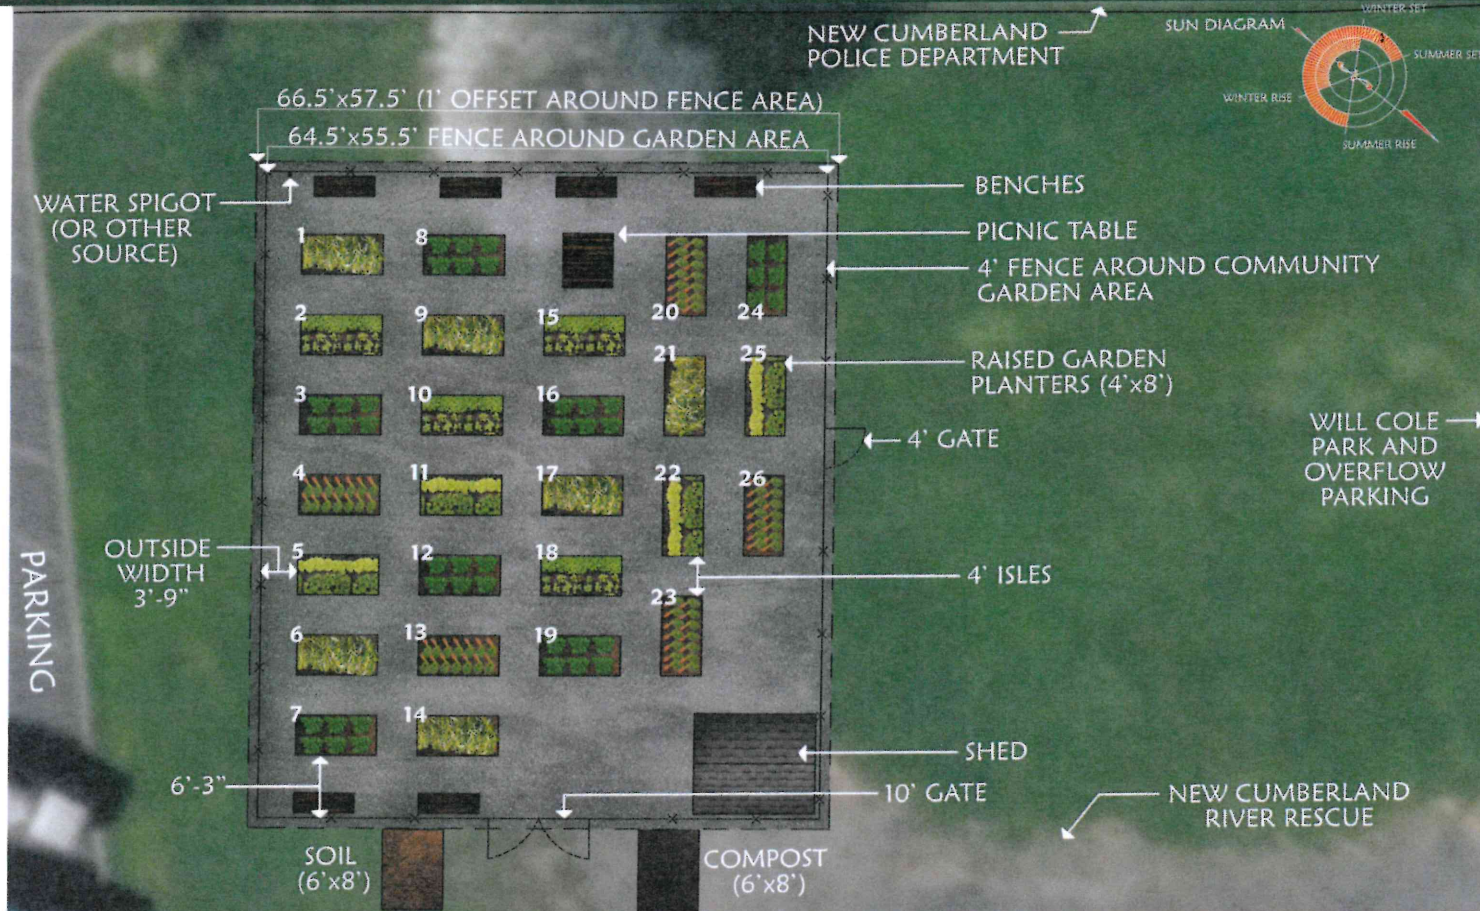

**PROPOSED NEW CUMBERLAND COMMUNITY GARDEN SITE
SKETCH PLAN- CUMBERLAND COUNTY, PA**

NAVARRO & WRIGHT
CONSULTING ENGINEERS, INC.

26 PLANTERS